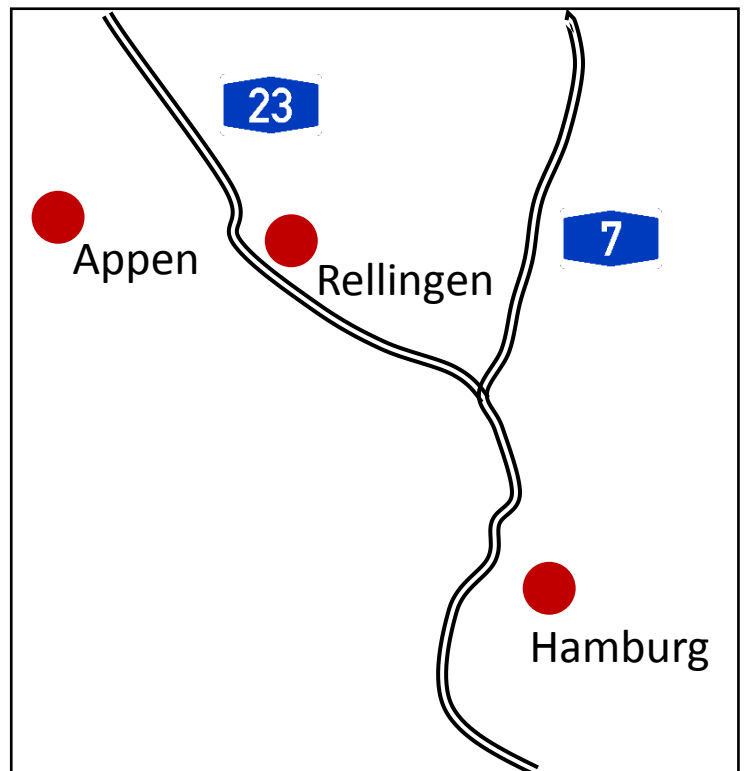

Detailed directions to our RR-Logistics centre in Appen

Destination address:

Grothwisch 2
D-25482 Appen

Note: It is possible that older navigation systems cannot find „Grothwisch“. In that case search for the destination „Hasenkamp“ alternatively and follow the attached map afterwards.

Loading times:

Monday - Wednesday: 8:00 - 16:00 h.
Thursday - Friday: 8:00 - 12:30 h.

Important: During the loading time our warehouse is **not** continuously staffed. Please always inform our warehouse manager 1 hour before any delivery/pick up Mr. Knöpler under the following telephone no.: +49 177 7399422